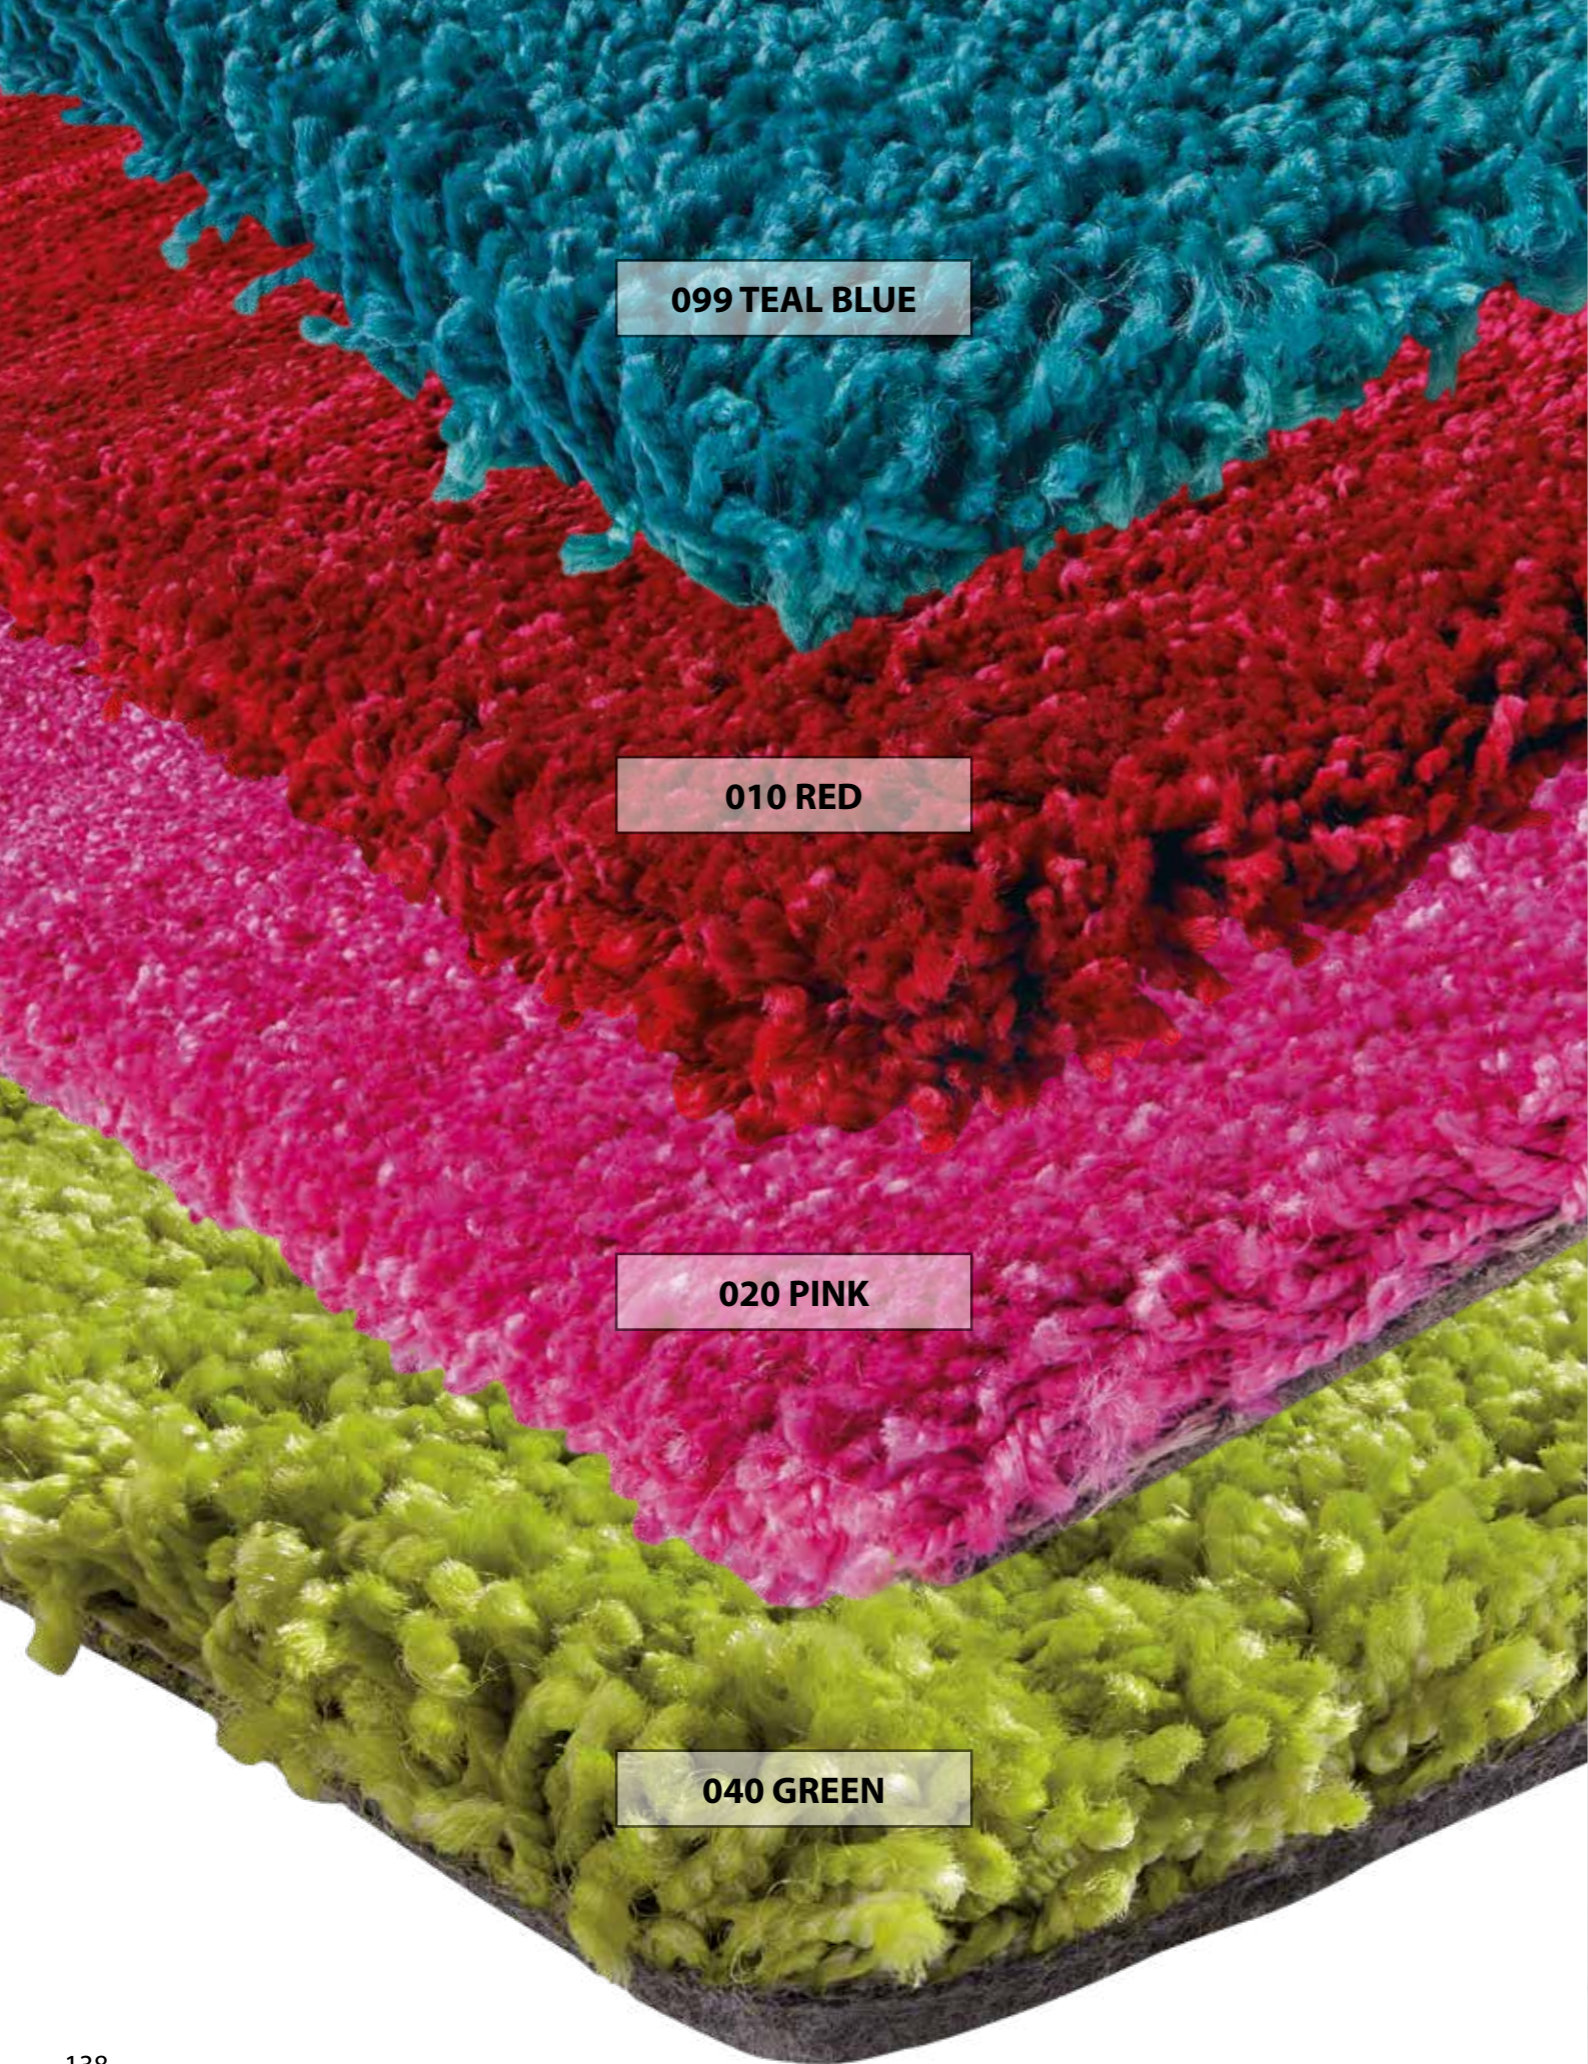

TAPPETO CON BACKING IN FELTRO
 LAVABILE IN LAVATRICE A MAX 40°

*CARPET WITH FELT BACKING
 MACHINE WASHABLE AT MAX 40°*

066 WHITE

060 LIGHT GREY

100 GREY

030 BLACK

ARMONIA CUT

099 TEAL BLUE