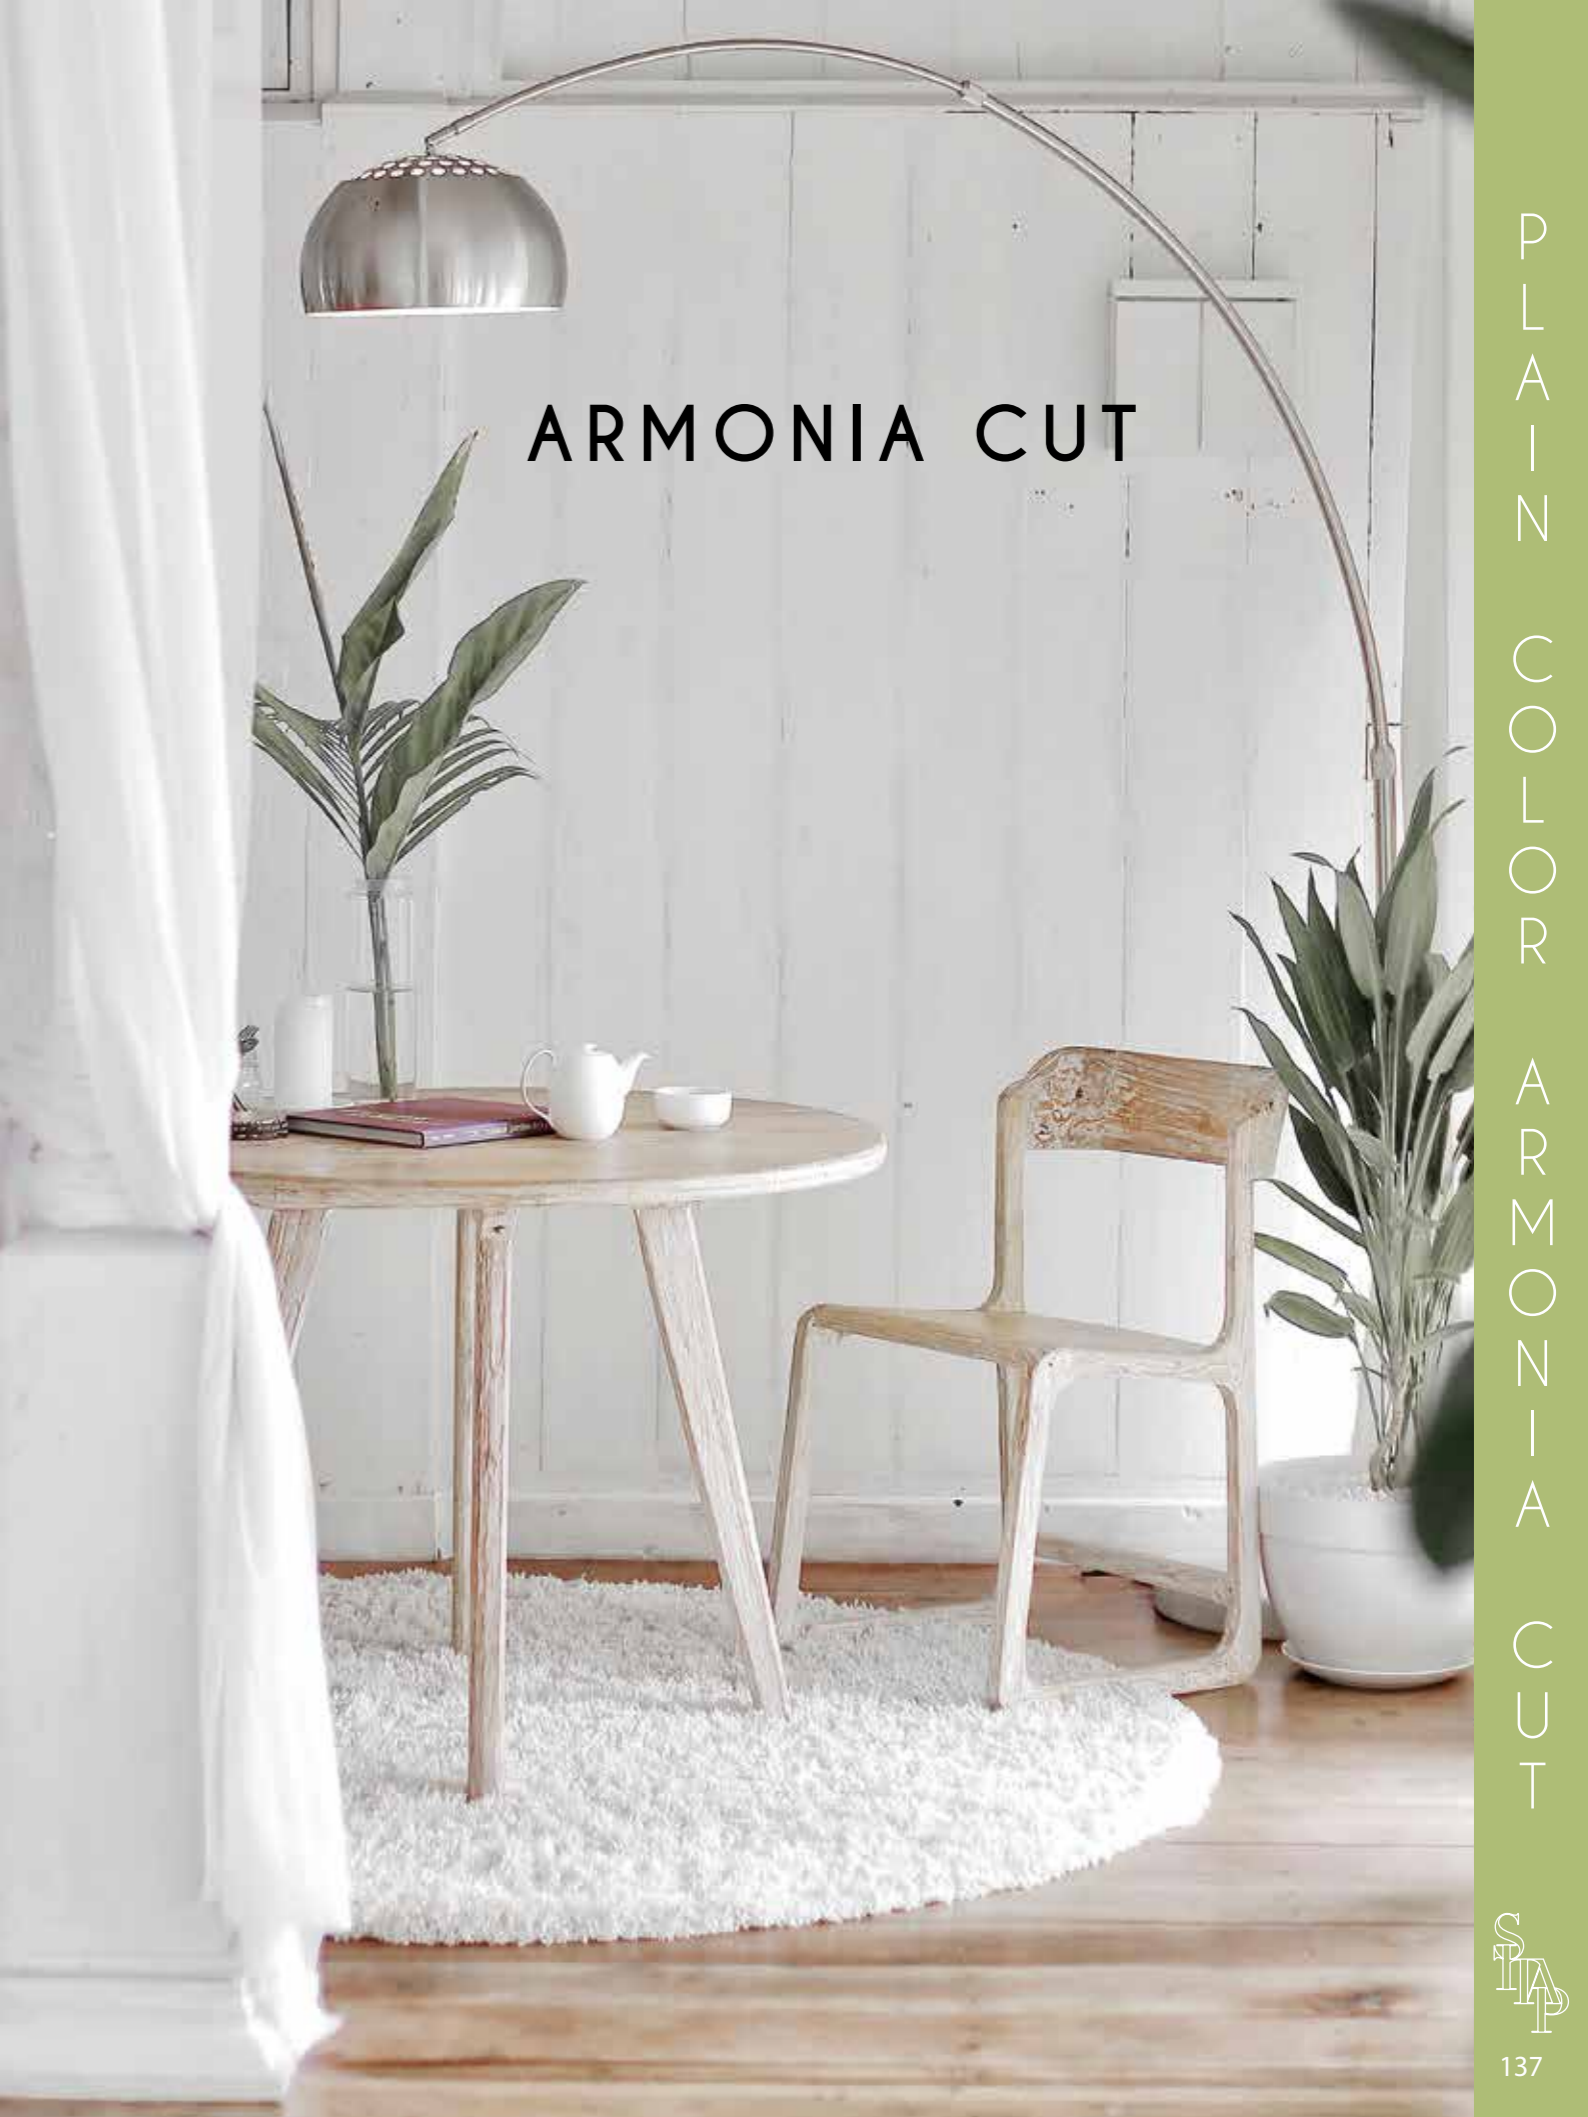

TAPPETO CON BACKING IN FELTRO
 LAVABILE IN LAVATRICE A MAX 40°

*CARPET WITH FELT BACKING
 MACHINE WASHABLE AT MAX 40°*

066 WHITE

060 LIGHT GREY

100 GREY

030 BLACK

ARMONIA CUT

099 TEAL BLUE