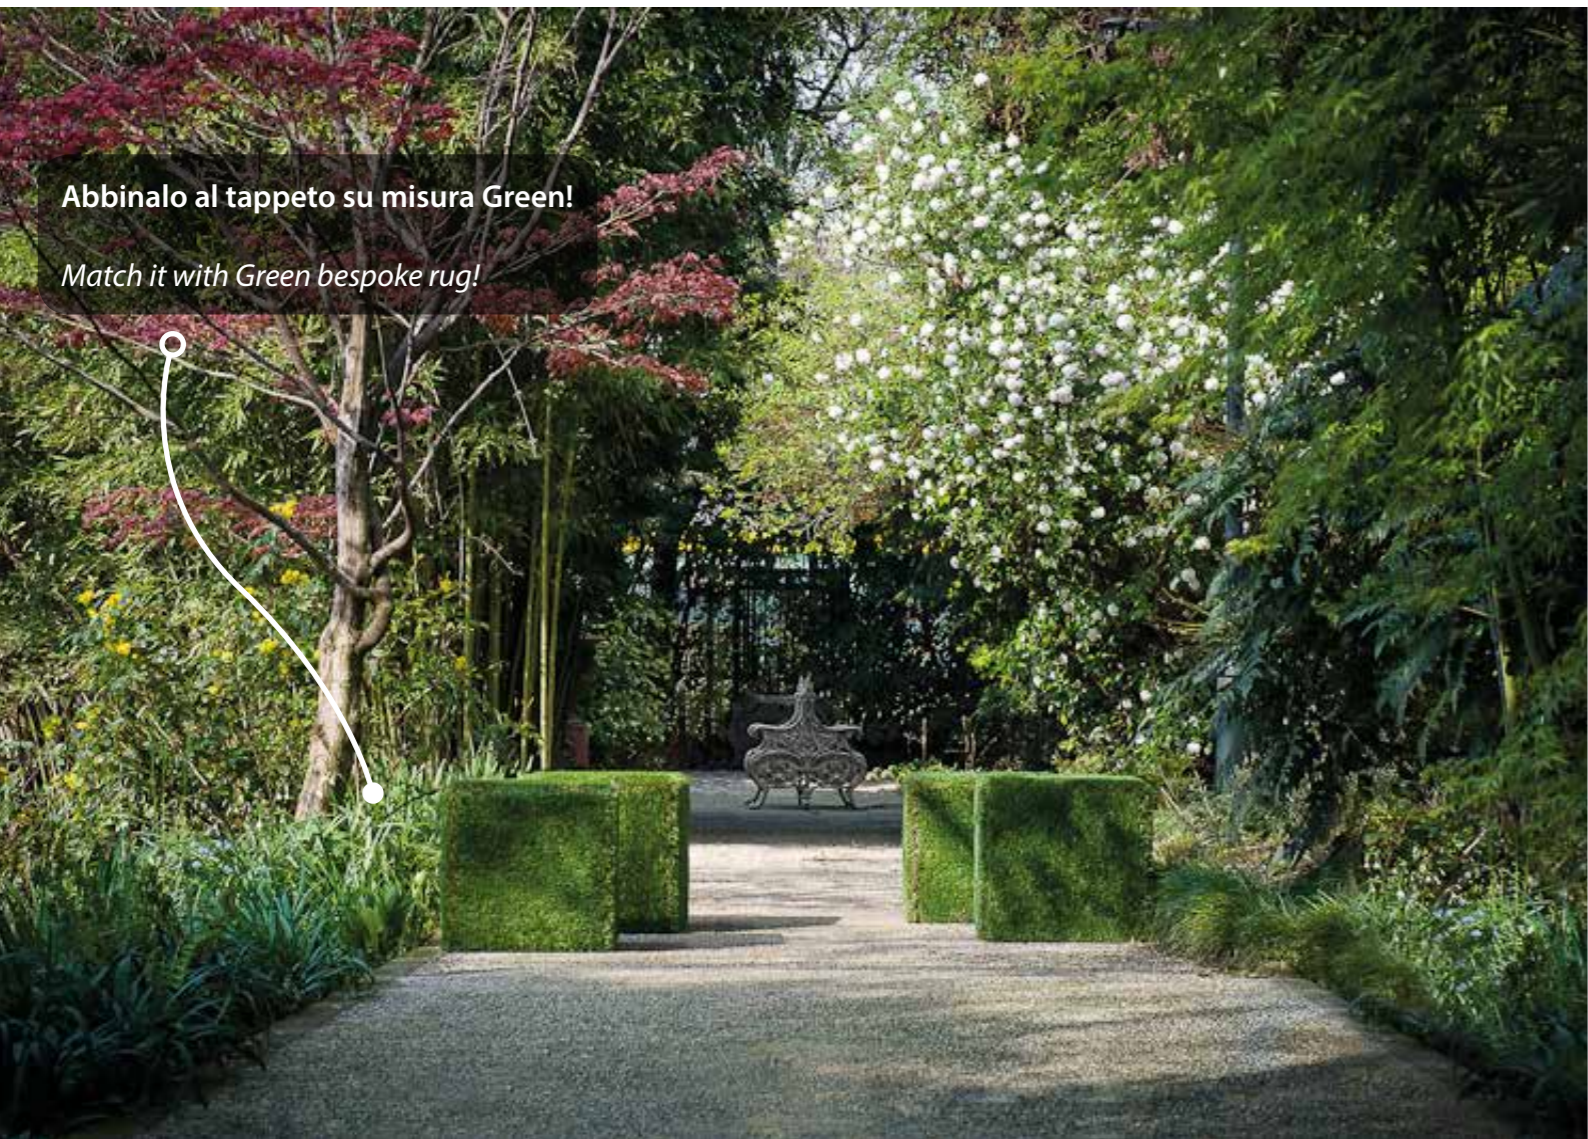

Abbinalo al tappeto su misura Green!

Match it with Green bespoke rug!