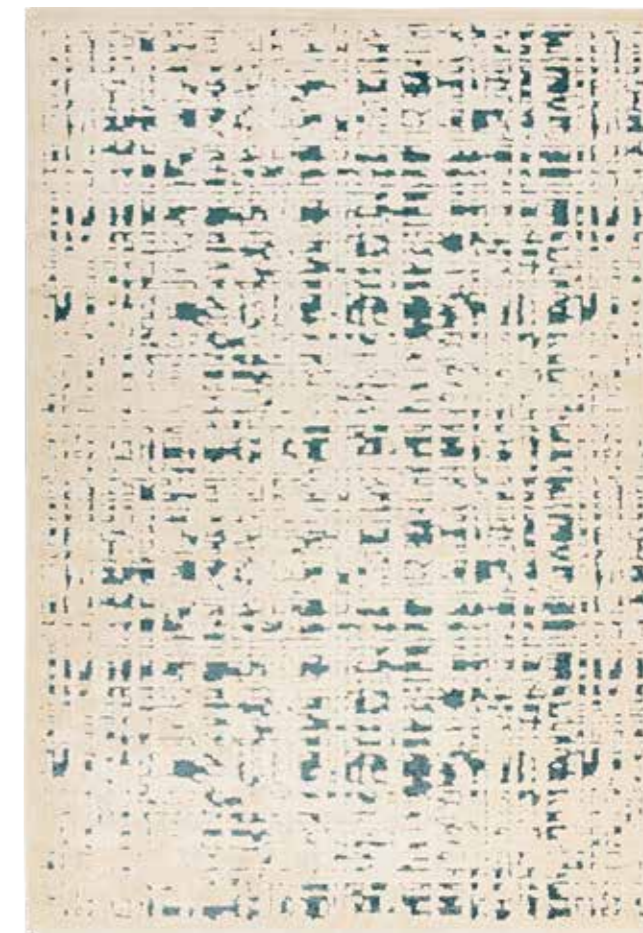

GABRIELLE 610L/Q41

*Almond Oil
Ultramarine Green*

I colori della New York Fashion Week FW 20/21 ispirano l'eleganza di Gabrielle.

New York Fashion Week FW 20/21 shades inspire Gabrielle elegance.