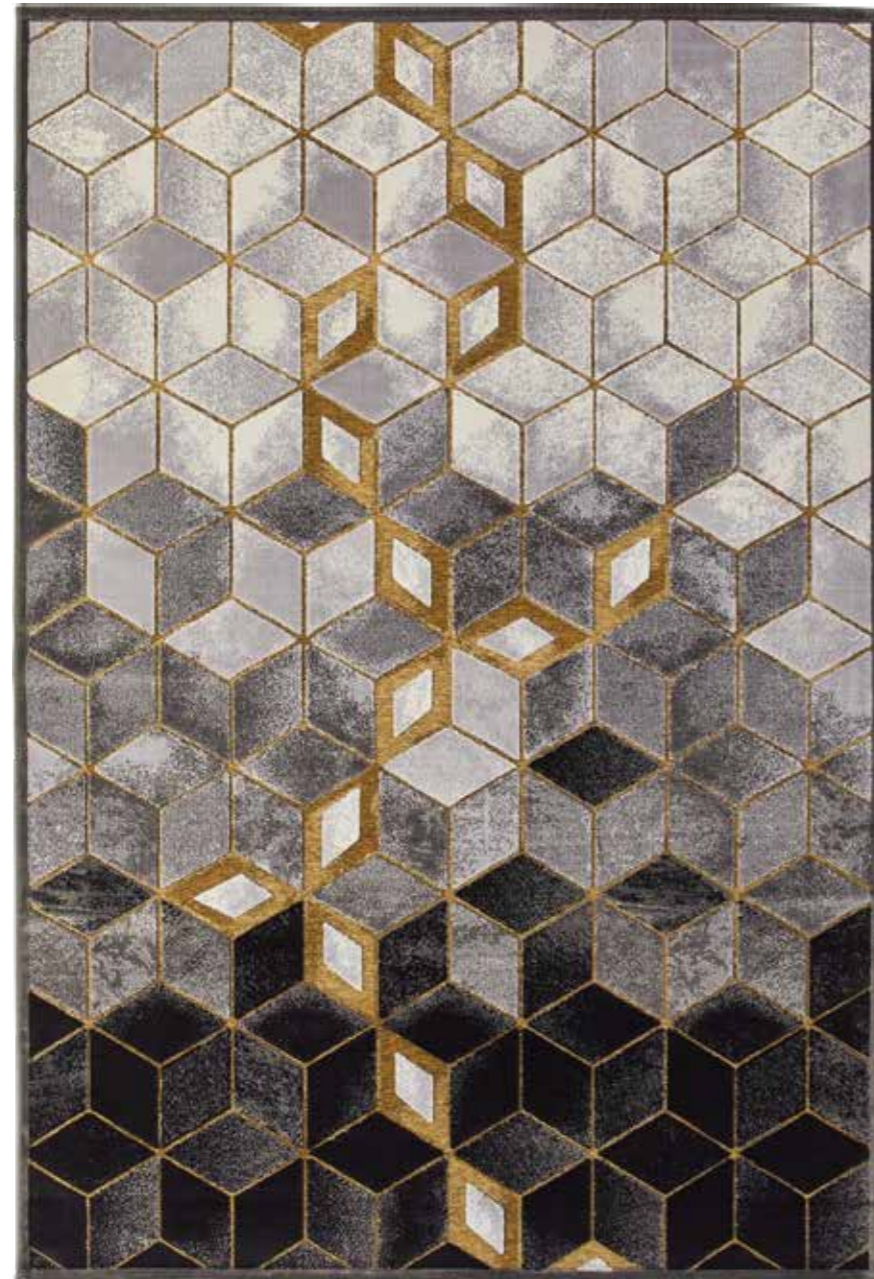

GABRIELLE

Viscosa 50% PP 50% Altezza felpa 4 mm gr 1300/mq ca.
Viscose 50% PP 50% Pile height 4 mm gr 1300/sq. mt

160 x 235 | 195 x 280

TAPPETO TESSUTO SU TELAIO MECCANICO
MACHINE-MADE CARPET

GABRIELLE 755X/Q13