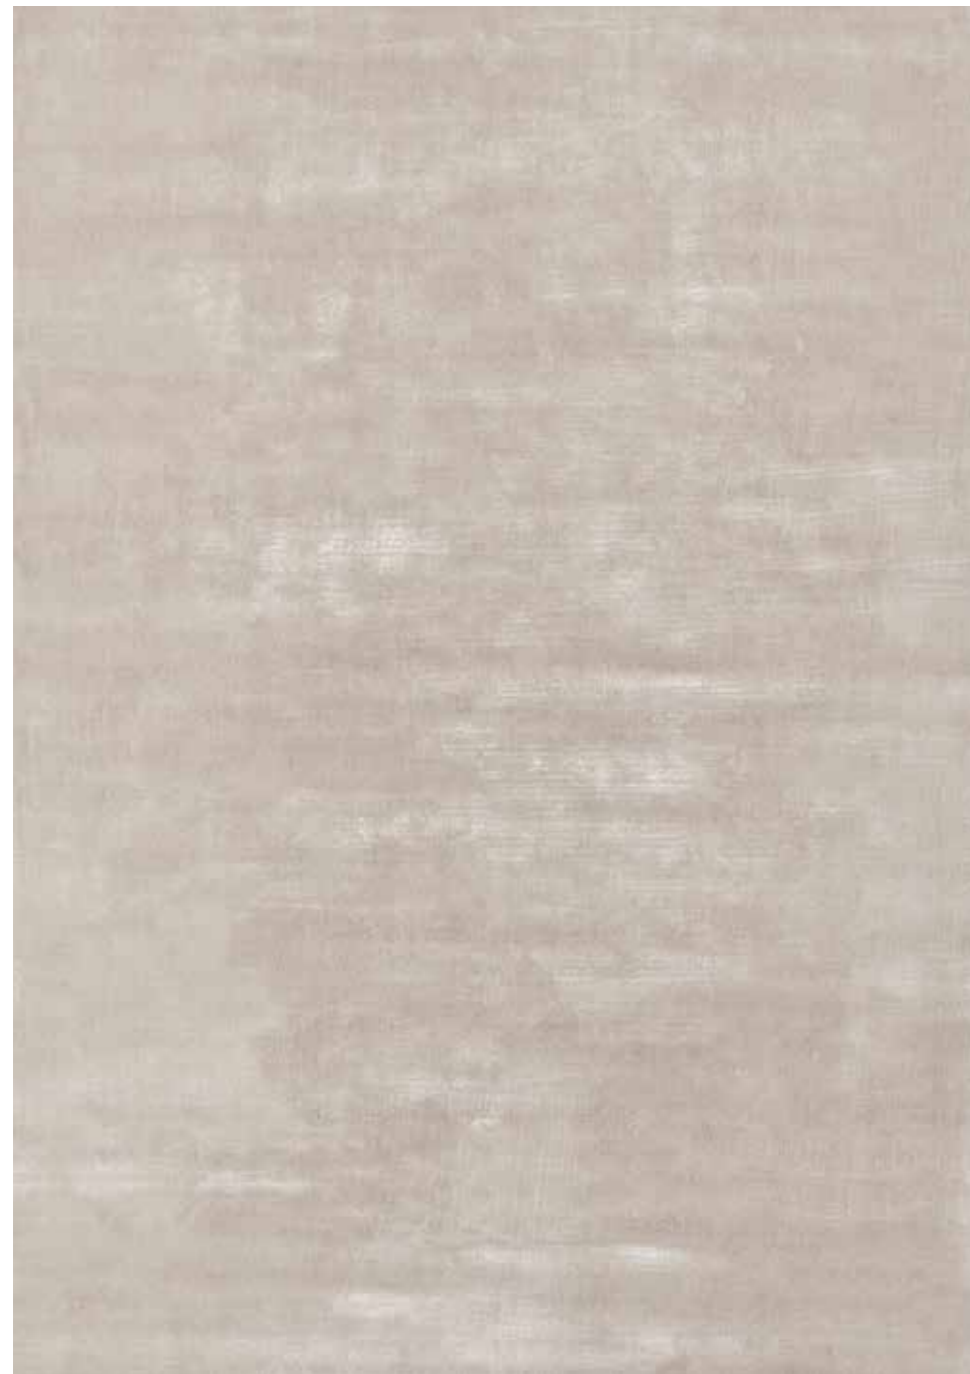

EUCALYPTUS CUT

Realizzato in TENCEL™, un'innovativa fibra di origine naturale derivante dalla rigenerazione della cellulosa del legno di eucalipto, Eucalyptus Cut è un gioiello del vivere contemporaneo. Altamente traspirante e ipoallergenico, è in grado di assorbire l'umidità, riflettendo in modo unico la luce. Ultra trendy, è il tappeto giusto per contesti contract e famigliari.

Tappeto tessuto a mano a telaio Tencel 100% - Altezza felpa 9/10 mm - gr 4000/mq ca.
Altezza rotolo 300 cm

Made of TENCEL™, an innovative natural fiber deriving from the regeneration of eucalyptus wood cellulose, Eucalyptus Cut is a contemporary living jewel. Highly breathable and hypoallergenic, it absorbs moisture and it reflects the light in a unique way. Very timely, the right rug for contract and family contexts.

Handloom carpet Tencel 100% - Pile height 9/10 mm - gr 4000/sq. mt - Roll height 300 cm

- ✓ **Bordatura con surgitto**
- ✓ **Lavaggio professionale**
- ✓ **A prova di famiglia**
- ✓ **Ipoallergenico, ideale per chi soffre di allergie agli acari**
- ✓ **Contract**

- ✓ **Machine-made overlocking**
- ✓ **Dry clean only**
- ✓ **Family life proof**
- ✓ **Hypoallergenic, ideal against mite allergies**
- ✓ **Contract**