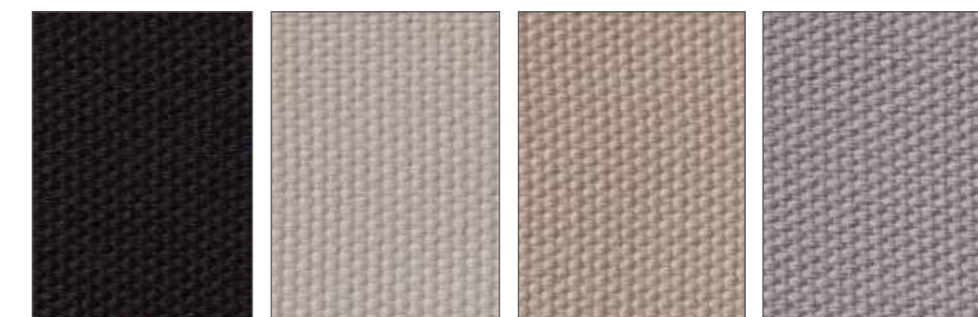

OASI BORDERS

MATT OR SHINY? CHOOSE YOUR BORDER!

BORDO MATT
OPACO