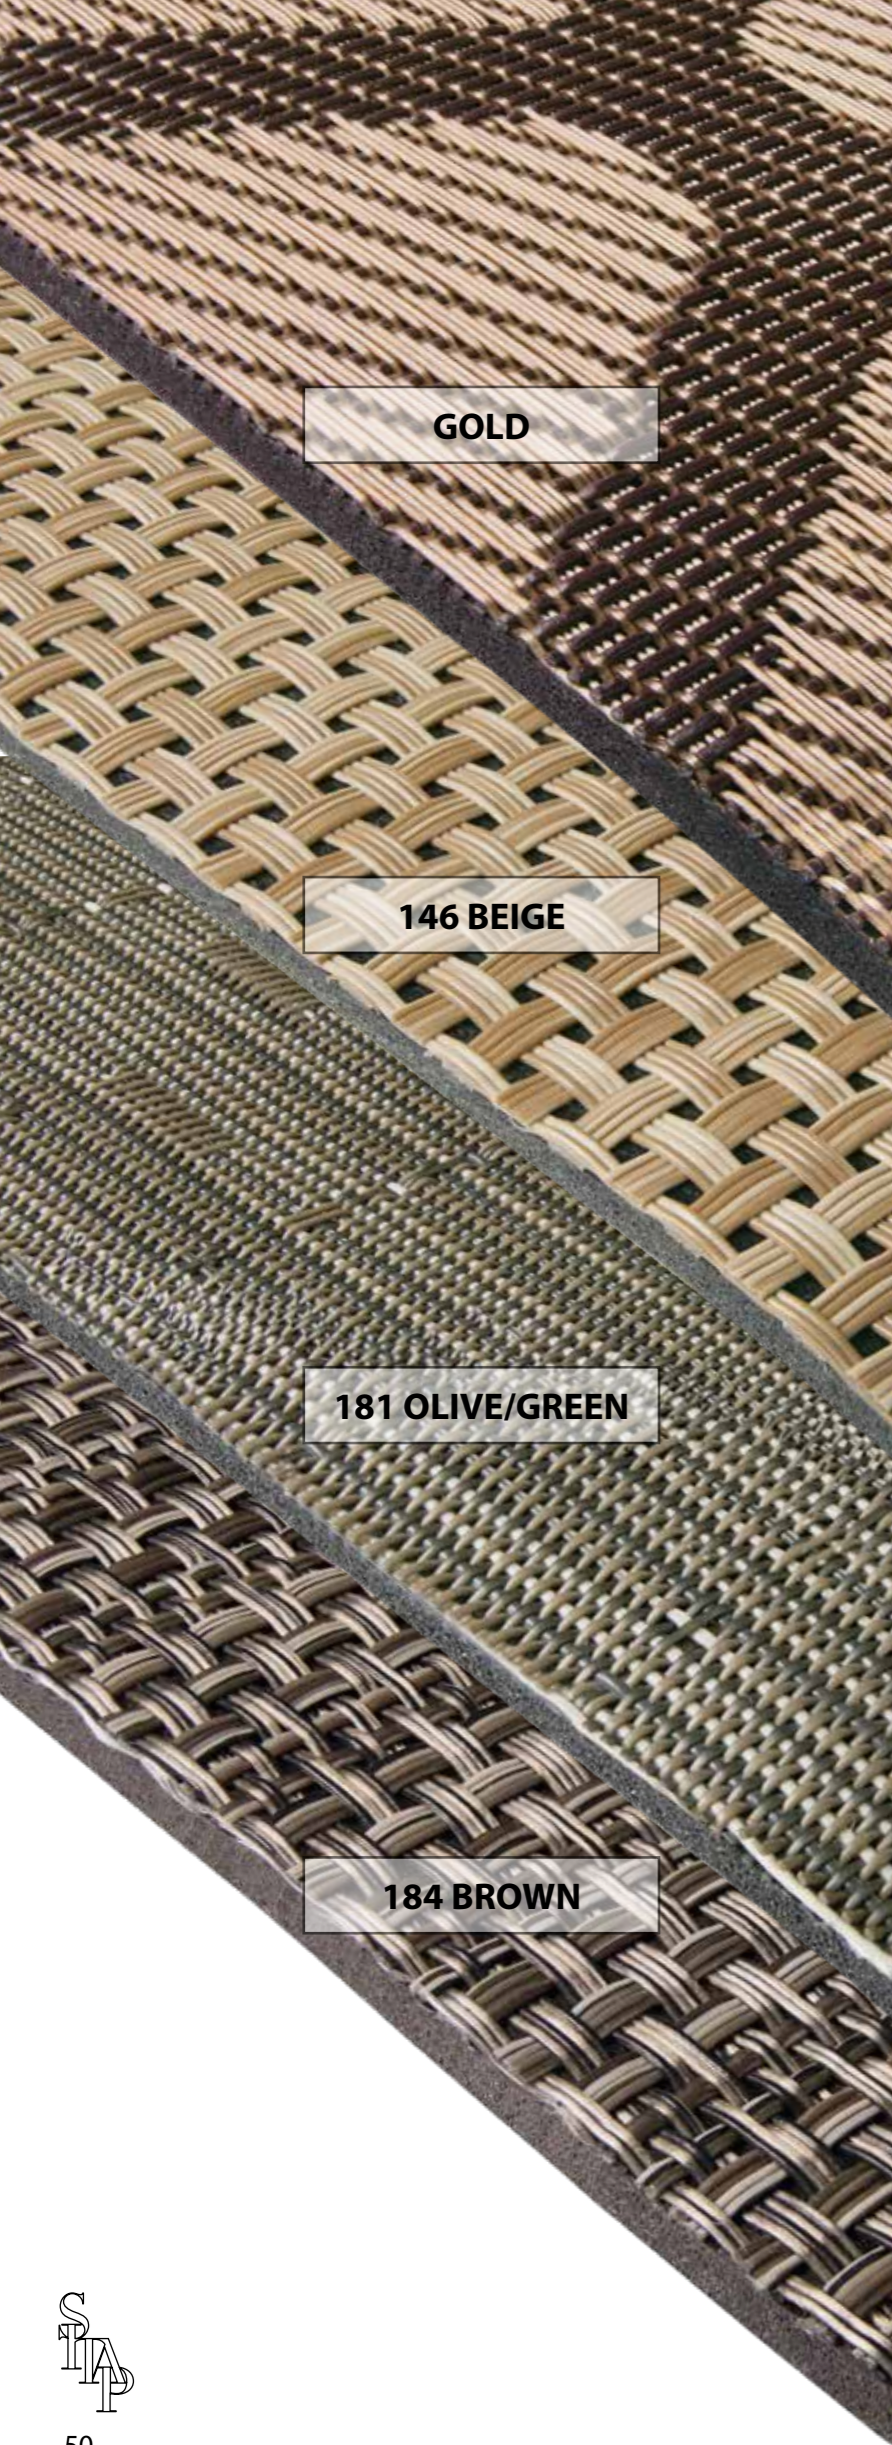

# OASI BORDERS

MATT OR SHINY? CHOOSE YOUR BORDER!

BORDO MATT  
OPACO

16

20

21

22

GOLD