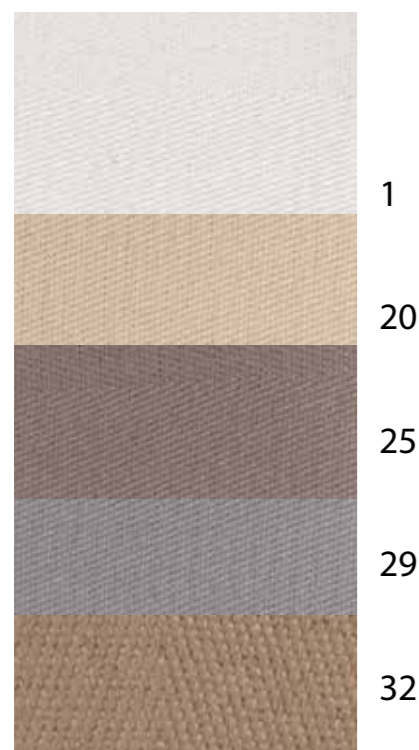

COTONE ANTIMACCHIA

Cotone 100% Larghezza nastro 70 mm
Bordo finito a 30 mm ca.
Cotton 100% Tape width 70 mm
Finished border width 30 mm approx.

1
20
25
29
32

CANNETE'

Cotone 65% viscosa 35%
Larghezza nastro 50 mm
Bordo finito a 15 mm ca.
Cotton 65% viscose 35%
Tape width 50 mm
Finished border width 15 mm approx.