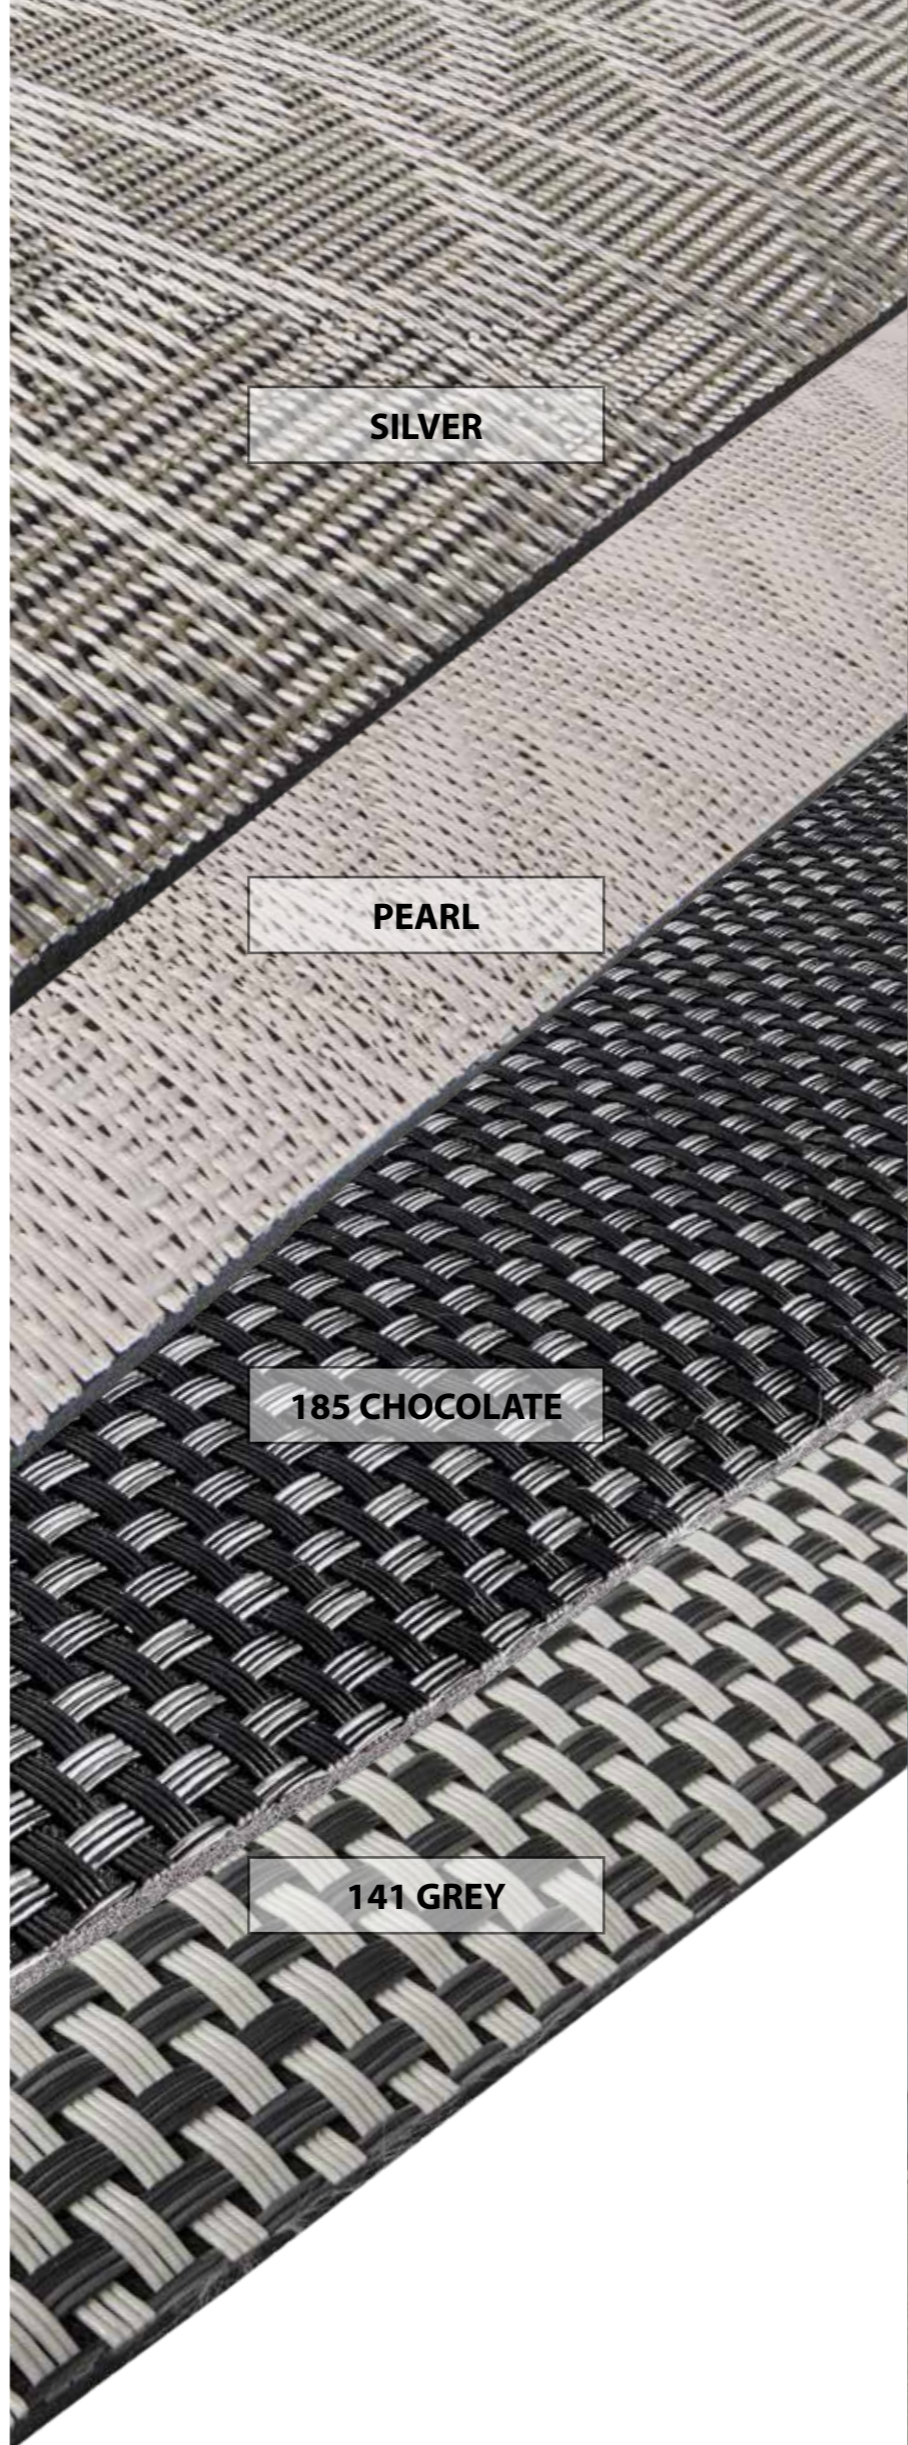

SILVER

PEARL

185 CHOCOLATE

141 GREY