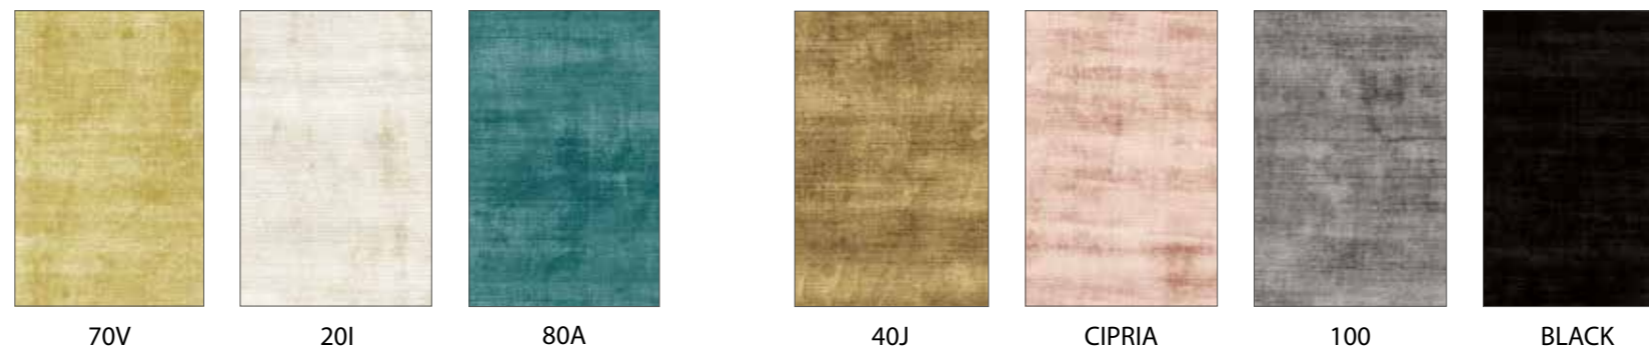

TRENDY LOOK

Texture dal prezioso effetto vintage per Trendy Look. Tappeto tessuto a mano secondo tradizione, vanta un animo retrò e una linea moderna. Morbido al tatto e finemente lucente, sa abbinarsi al meglio ad arredi ricercati e ad ambienti minimal dall'indole moderna.
È normale la formazione di lanugine superficiale, dovuta al naturale spoglio della felpa. Puoi eliminare le fibre in eccesso passando l'aspirapolvere.

Tappeto tessuto a mano effetto vintage Viscosa 100%
Altezza fibra 4/4,5 mm - gr 3600/mq ca. - Altezza rotolo 300 cm

Precious vintage effect texture for Trendy Look. Traditional handwoven carpet, it boasts a retro soul and a modern line. Soft to the touch and finely shining, it is the perfect match for refined furnishings and minimal environments with a modern nature.
It is normal for fluff to appear on the surface of the rug owing to the natural shedding of pile. These excess fibers can be progressively eliminated by regular vacuum cleaning.

Hand woven carpet with vintage effect Viscose 100%
Pile height 4/4,5 mm - gr 3600/sq. mt - Roll height 300 cm

- ✓ Bordatura con surgitto
- ✓ Lavaggio professionale
- ✓ A prova di famiglia
- ✓ Pet friendly
- ✓ Contract

- ✓ Machine-made overlocking
- ✓ Dry clean only
- ✓ Family life proof
- ✓ Pet friendly
- ✓ Contract